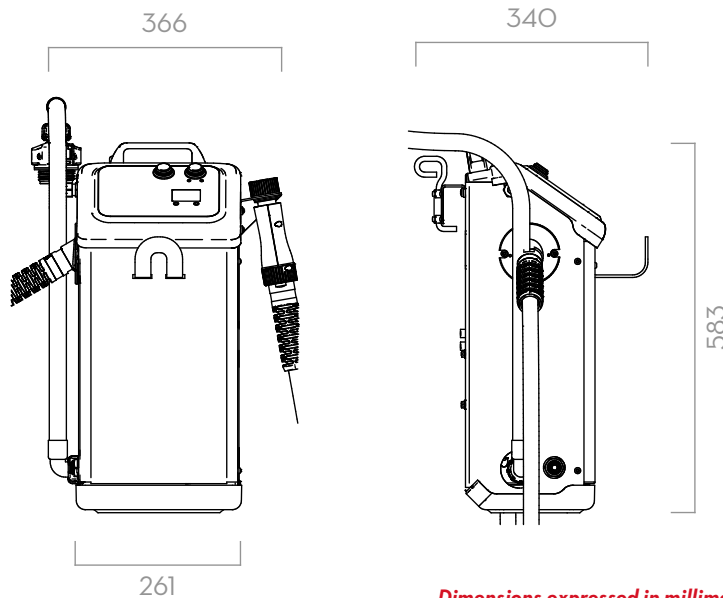

USE THE DIMMER
TO ADJUST
THE FLOW RATE

CONNECT THE
CONNECTOR
TO THE TANK
OF THE CAR

PRESS THE
REFILL BUTTON
FOR 5 SECS

ONCE THE TANK IS
FULL, DELPHIN PRO
AUTOMATICALLY
STOPS DISPENSING

DIMENSIONS

Dimensions expressed in millimeters

IN THE BOX

- DELPHIN PRO IBC UNIT
- AF2 / SEC CONNECTOR
- INSTRUCTION MANUAL

DETAILS

UNIVERSAL ISO CONNECTOR

AF2 CONNECTOR INCLUDED

SEC VERSION INCLUDED

DIGITAL FLOW METER

MATERIALS