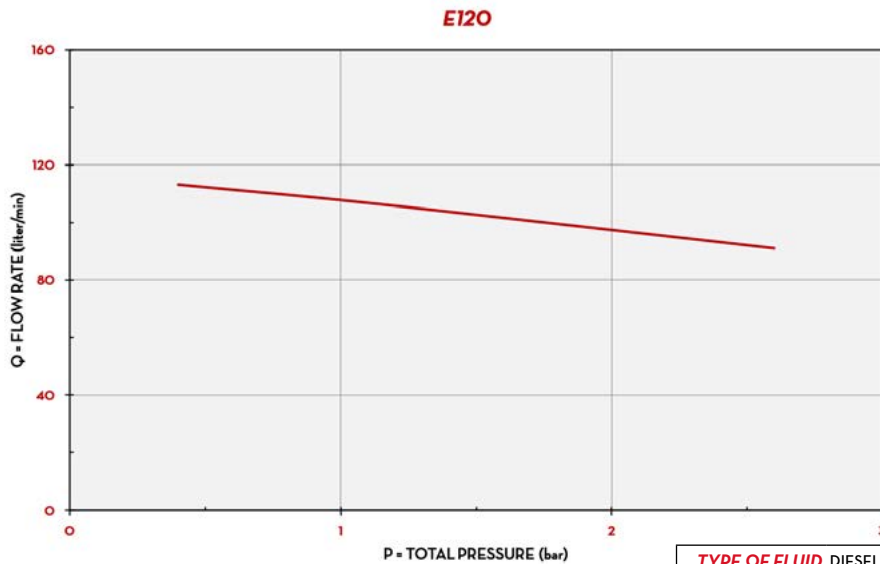

PERFORMANCE

UP TO 90 L/MIN	AC CONTINUOUS DUTY
FLOW RATE	POWER
± 0,5%	UP TO 1000
ACCURACY	USERS

INTEGRATED TICKET PRINTER

SELF SERVICE FM 2.0

PACKAGING

CODE	WEIGHT		PACKAGING			N. BOXES / EUROPALLET	
	KG	LBS	MM	INCH	PCS/BOX	✈	🚛

GREASE

KEROSENE

OIL

WATER

WINDSCREEN

CHART

TYPE OF FLUID DIESEL

TEMPERATURE 13°C

TECHNICAL DATA

CODE	DESCRIPTION	FLUIDS TYPE	FLOW RATE		VOLTAGE			PUMP	METER	NOZZLE	FILTER		INLET	HOSE LENGTH	SELF SERVICE MANAGEMENT 2.0
			L/MIN	GPM	AC V/HZ	POWER WATT	AMP. MAX.				H2O FILTER	FILTERING CAPACITY			