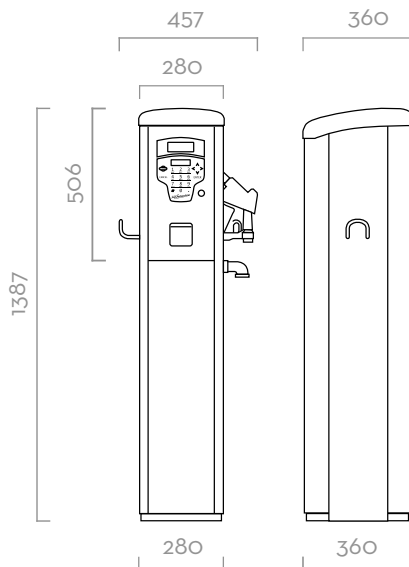

DIMENSIONS

Dimensions expressed in millimeters

IN THE BOX

- SELF SERVICE FM 2.0 DISPENSER
- DELIVERY HOSE
- AUTOMATIC NOZZLE
- INSTRUCTION MANUAL

DETAILS

MATERIALS

- **PUMP:**
E120 PAG. 104
- **METER:**
K600/3 PAG. 136
- **NOZZLE:**
AUTOMATIC NOZZLE PAG. 160
- **FILTER:**
WATER CAPTOR PAG. 172