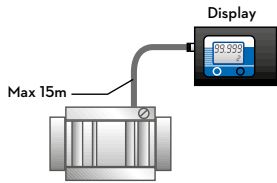

WATER

WINDSCREEN

CHART

Remote display battery powered

Remote display battery powered

Display pulse transmitter battery powered

Display pulse transmitter externally powered

IN THE BOX