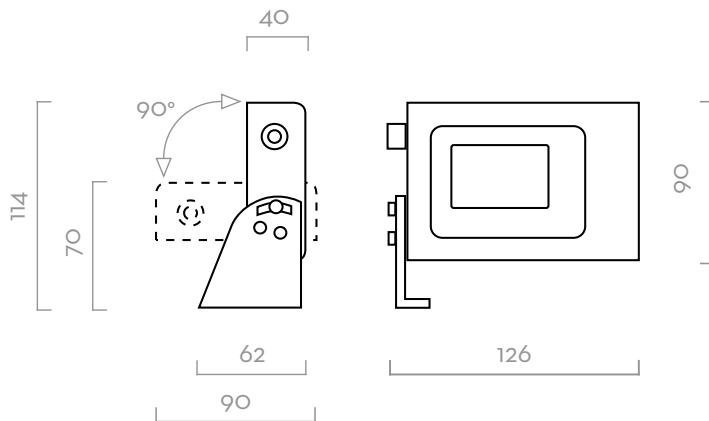

WATER

WINDSCREEN

CHART

Remote display battery powered

Remote display battery powered

Display pulse transmitter battery powered

Display pulse transmitter externally powered

IN THE BOX

- REMOTE DISPLAY UNIT
- BRACKET
- INSTRUCTION MANUAL

DETAILS

5 DIGITS PARTIAL TOTAL

ADJUSTABLE BRACKET

DIMENSIONS

Dimensions expressed in millimeters

TECHNICAL DATA

CODE	DESCRIPTION	FLUIDS TYPE	FLANGE	INLET/OUTLET
F1175200B	REMOTE DISPLAY PULSE OUT K600	Ad B D O W W	K600 DIESEL	PULSE OUT ●
F1175300B	REMOTE DISPLAY PULSE OUT K600/4	Ad B D O W W	K600/4	PULSE OUT ●
F1175400B	REMOTE DISPLAY PULSE OUT K700	Ad B D O W W	K700	PULSE OUT ●
FOO49501A	REMOTE DISPLAY PULSE OUT UNIVERSAL	Ad B D O W W	K200, K400, K600 OIL, K600 DIESEL, K600/4, K700	PULSE OUT ●
FOO49502A	UNIVERSAL REMOTE DISPLAY PULSE IN	Ad B D O W W	FOR ALL PIUSI PULSE OUT REMOTE DISPLAY	PULSE IN ●
FOO49503B	REMOTE DISPLAY PULSE OUT 100 ADBLUE	Ad B D O W W	TURBINOX / K24 PULSER	PULSE OUT ●