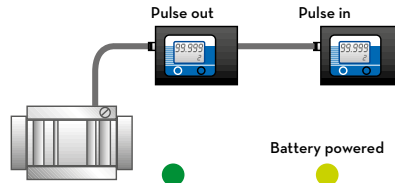

WATER

WINDSCREEN

CHART

Remote display battery powered

Remote display battery powered

Display pulse transmitter battery powered

Display pulse transmitter externally powered

IN THE BOX

- REMOTE DISPLAY UNIT
- BRACKET
- INSTRUCTION MANUAL

DETAILS

5 DIGITS PARTIAL TOTAL

ADJUSTABLE BRACKET

DIMENSIONS

Dimensions expressed in millimeters

TECHNICAL DATA

CODE	DESCRIPTION	FLUIDS TYPE	FLANGE	INLET/OUTLET
F1175200B	REMOTE DISPLAY PULSE OUT K600	Ad B D O W W	K600 DIESEL	PULSE OUT ●
F1175300B	REMOTE DISPLAY PULSE OUT K600/4	Ad B D O W W	K600/4	PULSE OUT ●
F1175400B	REMOTE DISPLAY PULSE OUT K700	Ad B D O W W	K700	PULSE OUT ●
FOO49501A	REMOTE DISPLAY PULSE OUT UNIVERSAL	Ad B D O W W	K200, K400, K600 OIL, K600 DIESEL, K600/4, K700	PULSE OUT ●
FOO49502A	UNIVERSAL REMOTE DISPLAY PULSE IN	Ad B D O W W	FOR ALL PIUSI PULSE OUT REMOTE DISPLAY	PULSE IN ●
FOO49503B	REMOTE DISPLAY PULSE OUT 100 ADBLUE	Ad B D O W W	TURBINOX / K24 PULSER	PULSE OUT ●