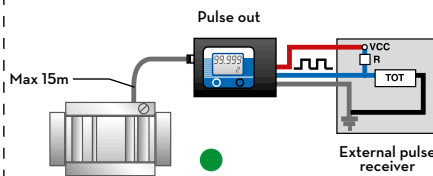

WATER

WINDSCREEN

CHART

Remote display battery powered

Remote display battery powered

Display pulse transmitter battery powered

Display pulse transmitter externally powered

IN THE BOX

- REMOTE DISPLAY UNIT
- BRACKET
- INSTRUCTION MANUAL

DETAILS

5 DIGITS PARTIAL TOTAL

ADJUSTABLE BRACKET

DIMENSIONS

Dimensions expressed in millimeters

TECHNICAL DATA

CODE	DESCRIPTION	FLUIDS TYPE	FLANGE	INLET/OUTLET
F1175200B	REMOTE DISPLAY PULSE OUT K600	Ad B D O W W	K600 DIESEL	PULSE OUT ●
F1175300B	REMOTE DISPLAY PULSE OUT K600/4	Ad B D O W W	K600/4	PULSE OUT ●
F1175400B	REMOTE DISPLAY PULSE OUT K700	Ad B D O W W	K700	PULSE OUT ●
FOO49501A	REMOTE DISPLAY PULSE OUT UNIVERSAL	Ad B D O W W	K200, K400, K600 OIL, K600 DIESEL, K600/4, K700	PULSE OUT ●
FOO49502A	UNIVERSAL REMOTE DISPLAY PULSE IN	Ad B D O W W	FOR ALL PIUSI PULSE OUT REMOTE DISPLAY	PULSE IN ●
FOO49503B	REMOTE DISPLAY PULSE OUT 100 ADBLUE	Ad B D O W W	TURBINOX / K24 PULSER	PULSE OUT ●