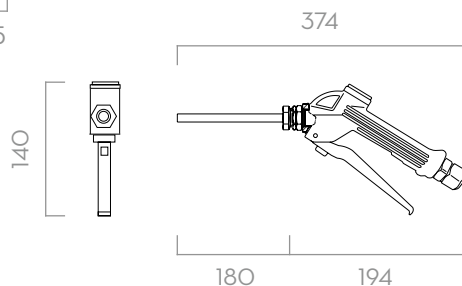

IN THE BOX

- PLASTIC MANUAL NOZZLE
- EASY WINDSCREEN NOZZLE

DETAILS

LEVER LOCK

LEVER LOCK

DIMENSIONS

PLASTIC MANUAL NOZZLE

EASY WINDSCREEN

Dimensions expressed in millimeters

MATERIALS

- BODY: TECHNOPYLIMER
- VALVE: VITON

TECHNICAL DATA

CODE	DESCRIPTION	FLUIDS TYPE	FLOW RATE		WORKING PRESSURE		BATTERIES	INLET	OUTLET
			L/MIN	GPM	BAR	PSI	SIZE N NO.		