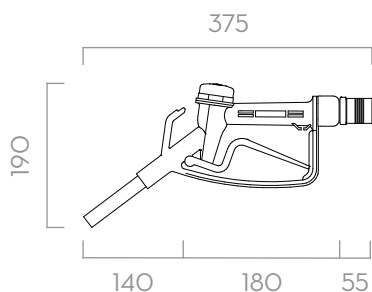

GREASE

KEROSENE

OIL

WATER

WINDSCREEN

CHART

EASY WINDSCREEN / PLASTIC MANUAL NOZZLE

TYPE OF FLUID WATER
TEMPERATURE 23 °C

IN THE BOX

- PLASTIC MANUAL NOZZLE
- EASY WINDSCREEN NOZZLE

DETAILS

LEVER LOCK

LEVER LOCK

DIMENSIONS

PLASTIC MANUAL NOZZLE

EASY WINDSCREEN

Dimensions expressed in millimeters

MATERIALS

- BODY: TECHNOPYLIMER
- VALVE: VITON

TECHNICAL DATA

CODE	DESCRIPTION	FLUIDS TYPE	FLOW RATE		WORKING PRESSURE		BATTERIES	INLET	OUTLET
			L/MIN	GPM	BAR	PSI	SIZE N NO.		