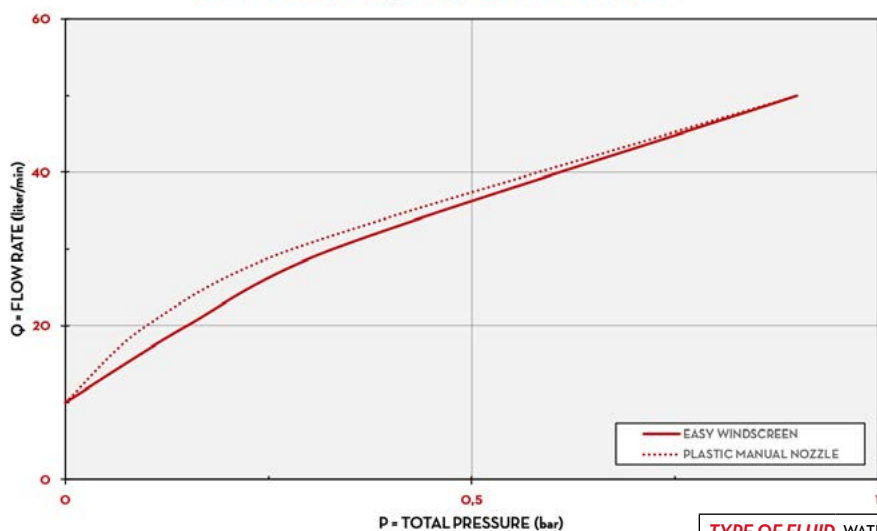

GREASE

KEROSENE

OIL

WATER

WINDSCREEN

CHART

EASY WINDSCREEN / PLASTIC MANUAL NOZZLE

TYPE OF FLUID WATER
TEMPERATURE 23 °C