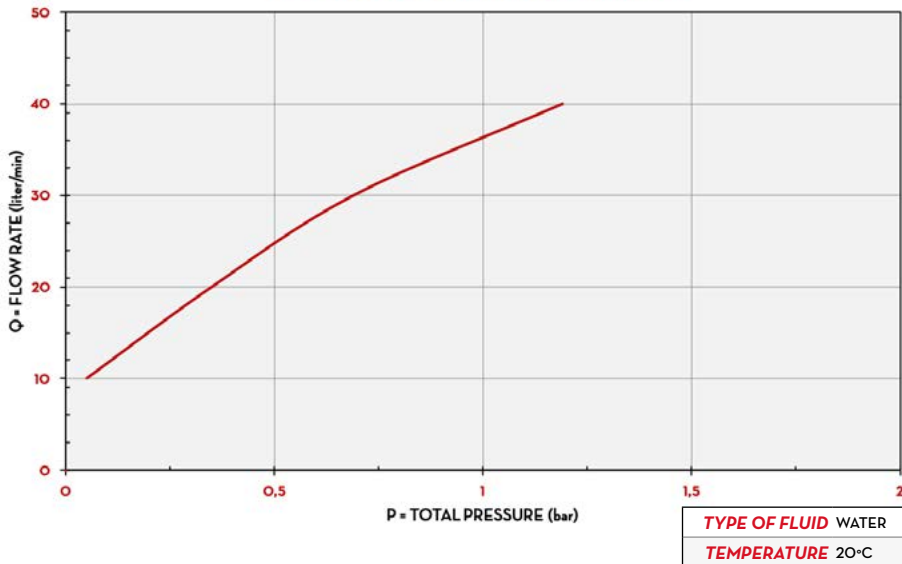

NOZZLES

FILTRATION

TANK MONITORING

HOSE REEL

ACCESSORIES

MERCHANDISE

INDEX

AIR

ANTIFREEZE

AdBlue®

BIODIESEL

DIESEL

FOOD

GASOLINE

GREASE

KEROSENE

OIL

WATER

WINDSCREEN

CHART

K24 SUZZARABLU MANUAL NOZZLE

IN THE BOX

- K24 SUZZARABLU MANUAL NOZZLE
- INSTRUCTION MANUAL

DETAILS

STAINLESS STEEL SPOUT

DIMENSIONS