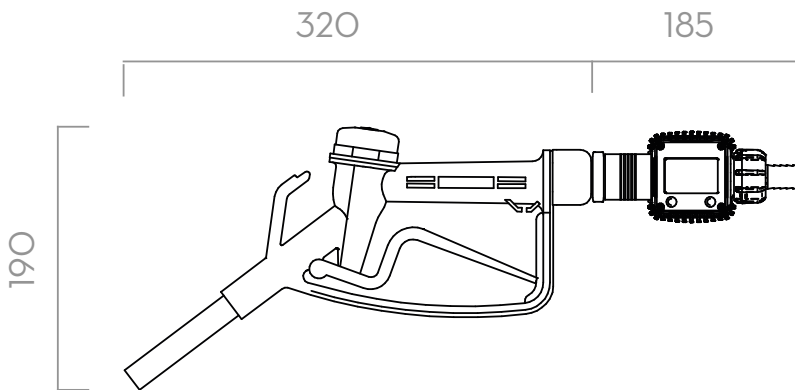

OIL

WATER

WINDSCREEN

CHART

K24 SUZZARABLU MANUAL NOZZLE

IN THE BOX

- K24 SUZZARABLU MANUAL NOZZLE
- INSTRUCTION MANUAL

DETAILS

STAINLESS STEEL SPOUT

K24 METER

DIMENSIONS

Dimensions expressed in millimeters

MATERIALS

- SPOUT: STAINLESS STEEL
- BODY: TECHNOPYLIMER

TECHNICAL DATA

CODE	DESCRIPTION	FLUIDS TYPE	FLOW RATE		PRESSURE	INLET	SWIVEL	SPOUT
			L/MIN	GPM				
FO0870020	K24 SUZZARABLU MANUAL NOZZLE		5 - 80	1,3 - 21	3,4	3/4"	NO	3/4"